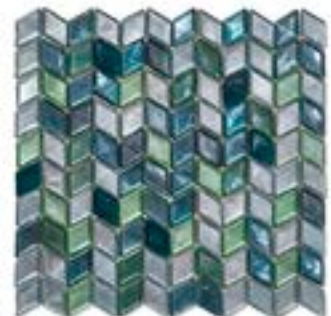

Sirena Blend T45

Colors: Anversa, Guaniamo, Mazaru, Palladium, Regent, Scotia