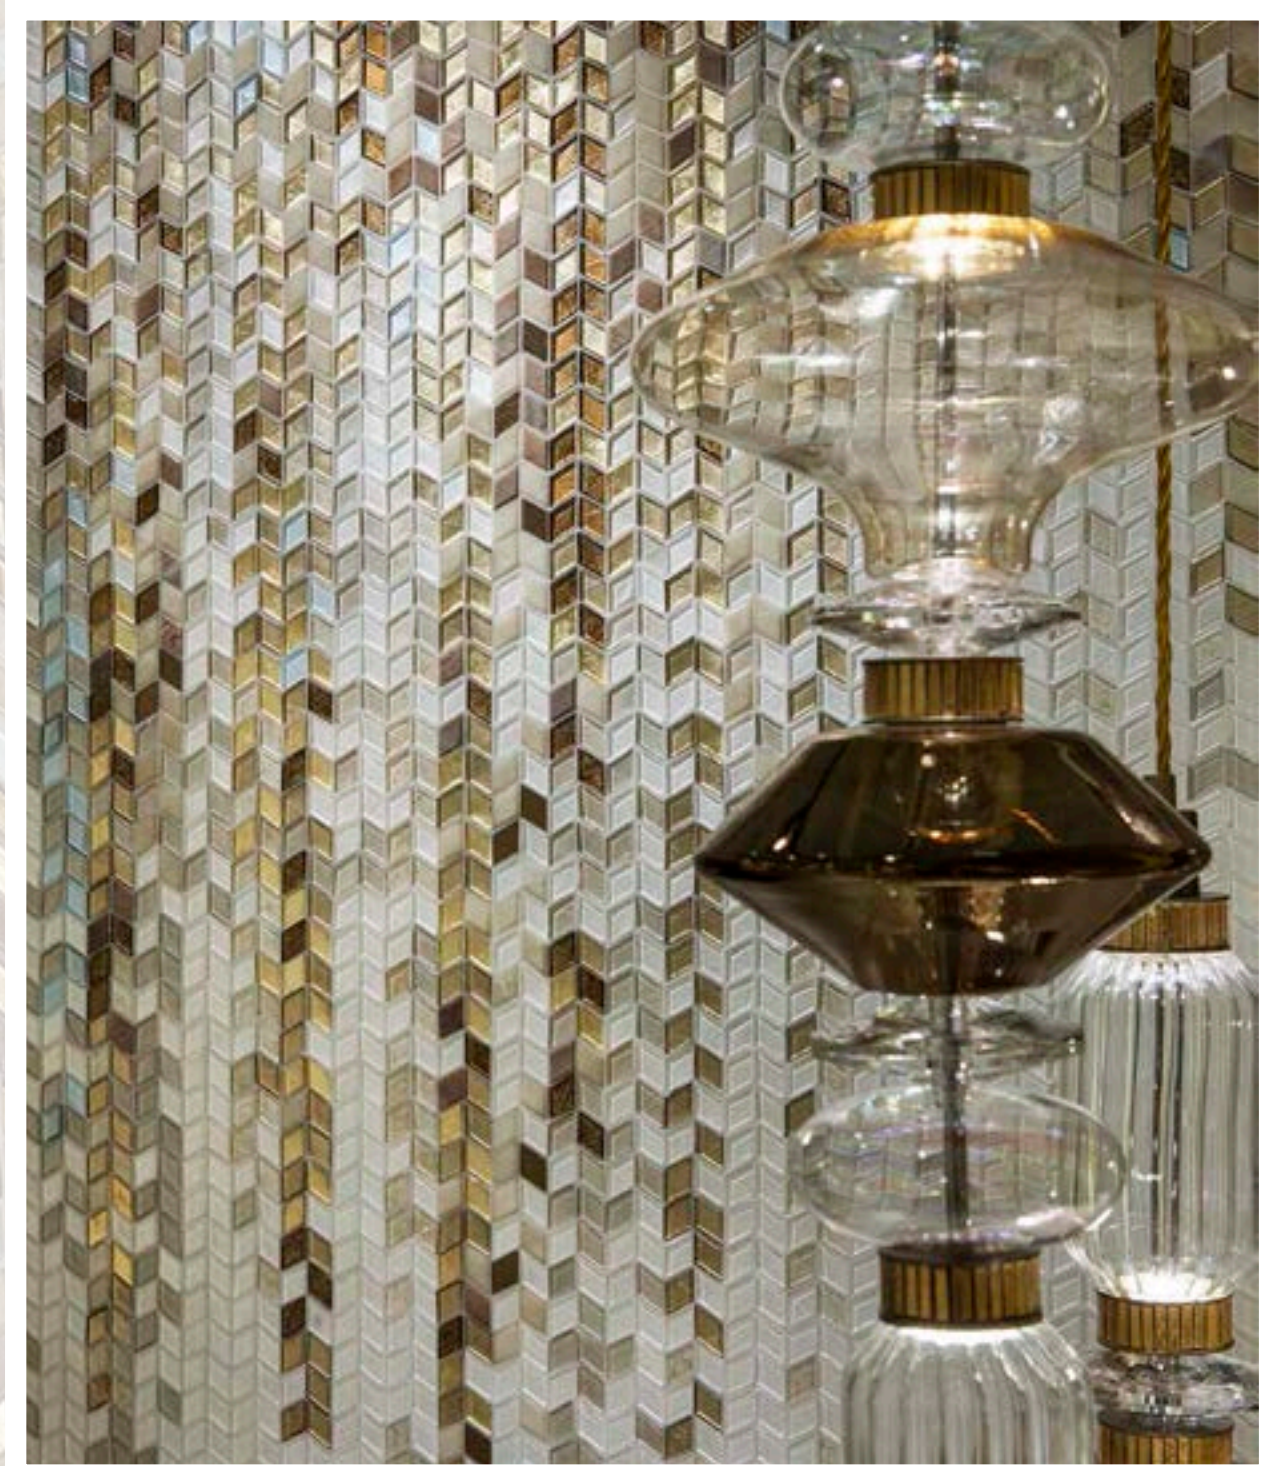

# Salice Gold

Panel size: 150 x 270 cm - 59" x 106 1/4"  
Colors: Brillante, Buvango, Citrine, Jubilee, Mavinga, Mouma, Nassak, Sancy, Scotia, Solitario, Umbo, Vis Two

SICIS

Salice Gold

SICIS

Arce Red

SICIS