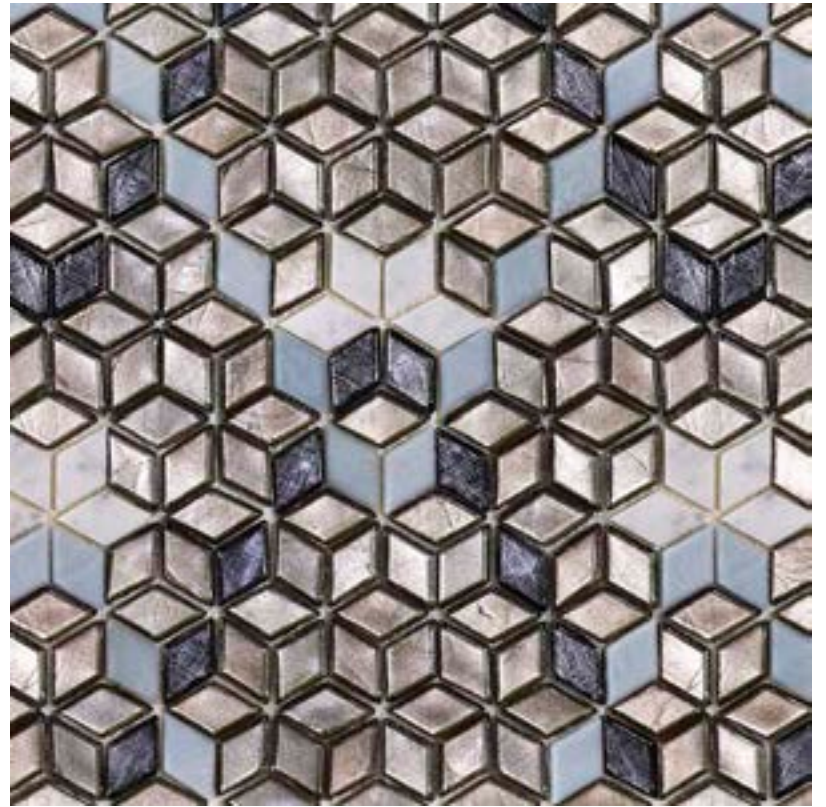

Makobus Tobacco

Colors: Allnatt, Marmo Venatino, Mohs Satin, Surat

TECHNICAL DATA