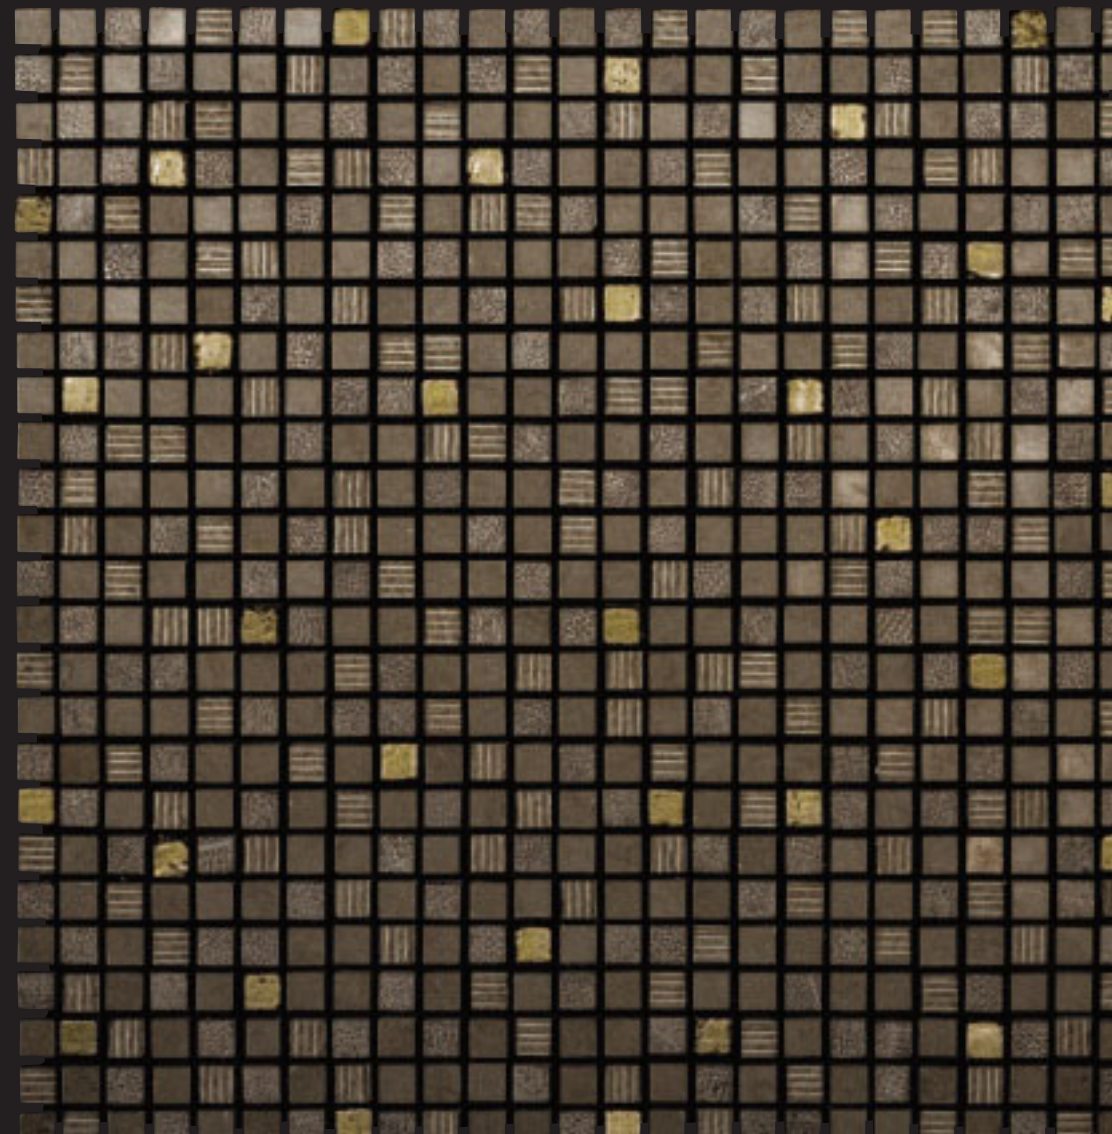

^ yama patch 2

MOSAICO CM 1 x 2,5
LINEA ANTICATO CERATO
MOSAIC 3/8"x 1"
WAX FINISHED LINE
LONDONGREY, LONDONGREY PIQUET,
LONDONGREY VELLUTO, LACCA MALACHITE

londongrey

MOSAICO ISIDE CM 1 x 1
LINEA ANTICATO CERATO
MOSAIC 3/8"x 3/8"
WAX FINISHED LINE

iside patch 2

MOSAICO CM 1 x 1
LINEA ANTICATO CERATO
MOSAIC 3/8"x 3/8"
WAX FINISHED LINE
LONDONGREY, LONDONGREY PIQUET,
LONDONGREY VELLUTO, LACCA MALACHITE

londongrey

MOSAICO ARES CM 1 x 5
LINEA ANTICATO CERATO
MOSAIC ARES 3/8"x 2"
WAX FINISHED LINE

ares patch 2

MOSAICO CM 1 x 5
LINEA ANTICATO CERATO
MOSAIC 3/8"x 2"
WAX FINISHED LINE
LONDONGREY, LONDONGREY PIQUET,
LONDONGREY VELLUTO, LACCA MALACHITE