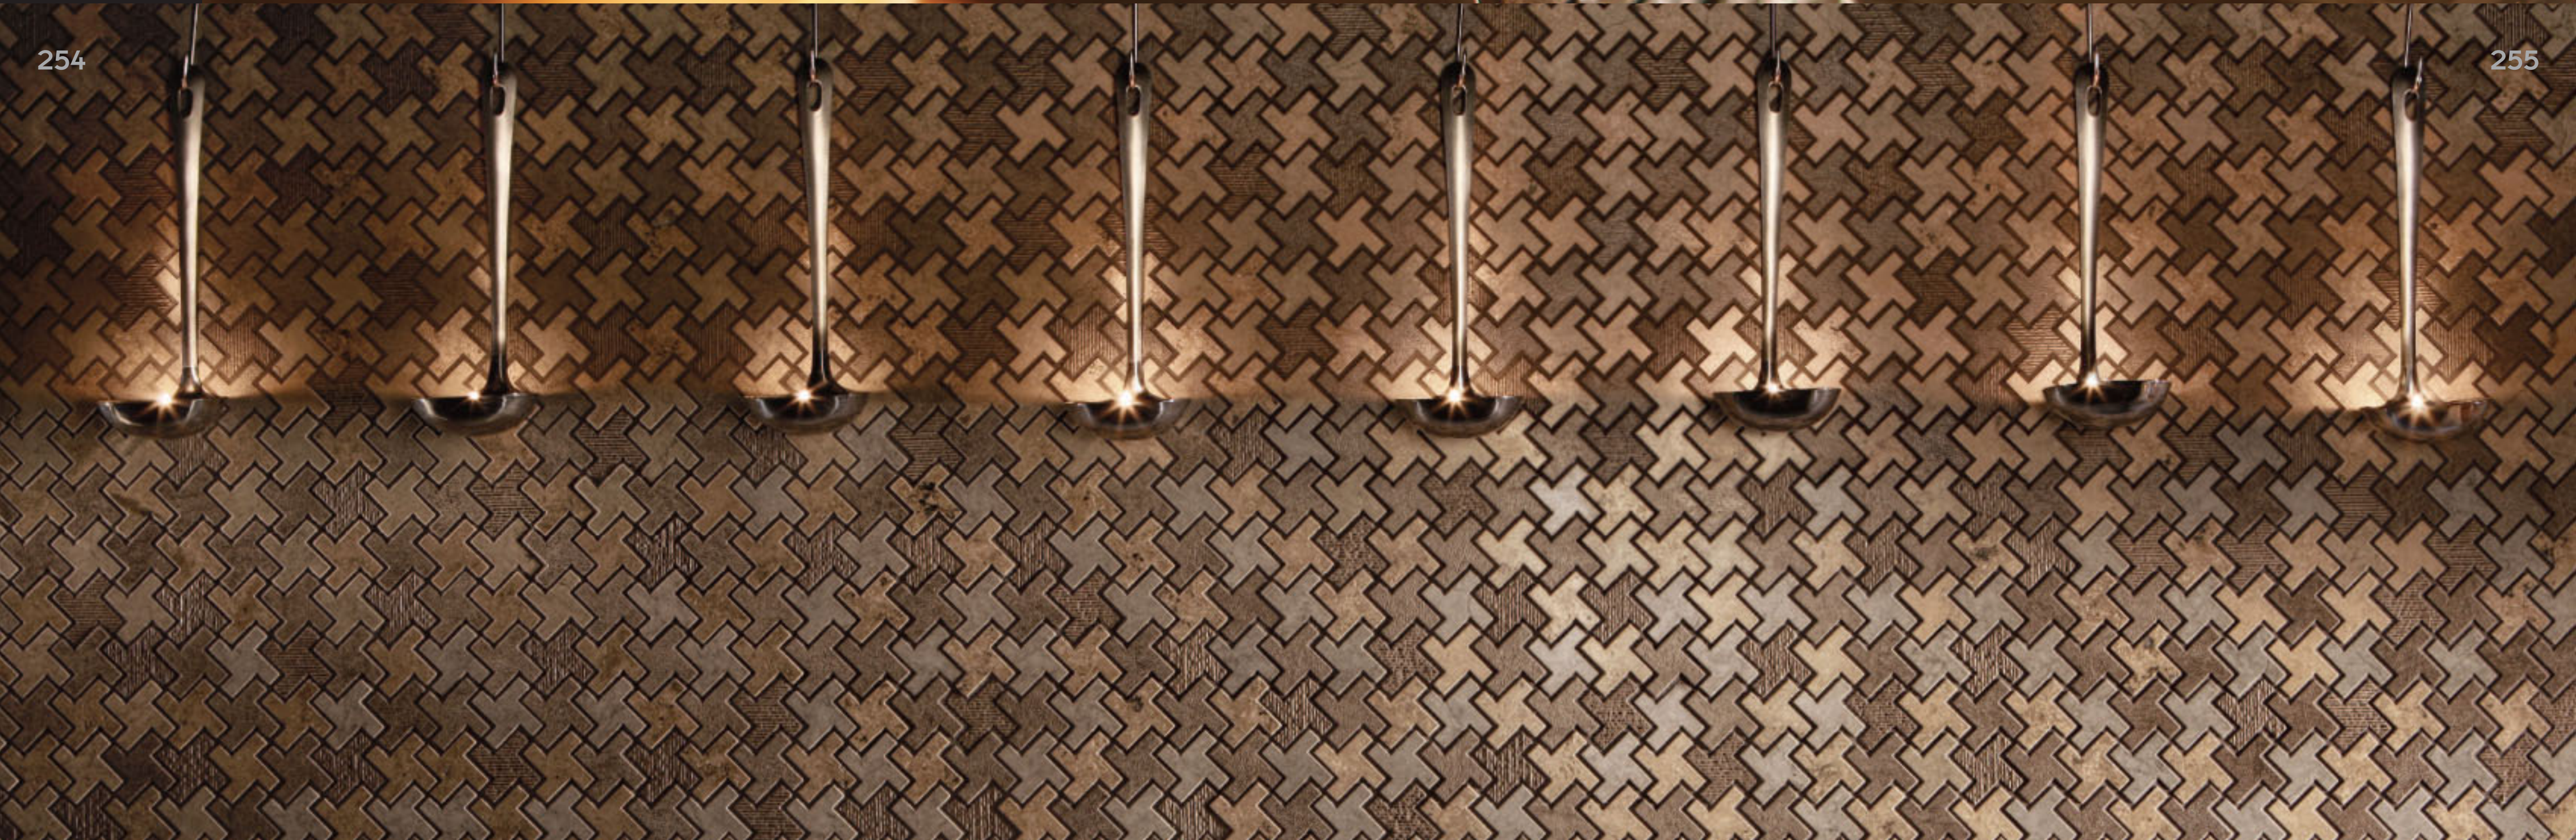

nike patch grey

MOSAICO CM 4 x 4
MOSAIC 1 9/16" x 1 9/16"
LONDONGREY PIQUET,
LONDONGREY VELLUTO,
JURA GRIGIO,
SMOKE

MOSAICS
collections

254

255